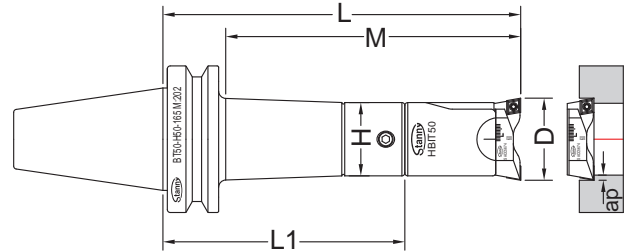

HBIT

雙刃粗搪孔刀-AA type

Adjustable Twin Cutter Roughing and Semi-Finishing Boring System

搪孔刀柄、粗搪孔刀本體、粗搪孔刀座 Taper Shank, Body and Cutting Insert Holder

整支 SET

MAS403 BT-HBIT 雙刃粗搪孔刀-AA type

MAS403 BT and HBIT Adjustable Twin Cutter Boring Head-AA type